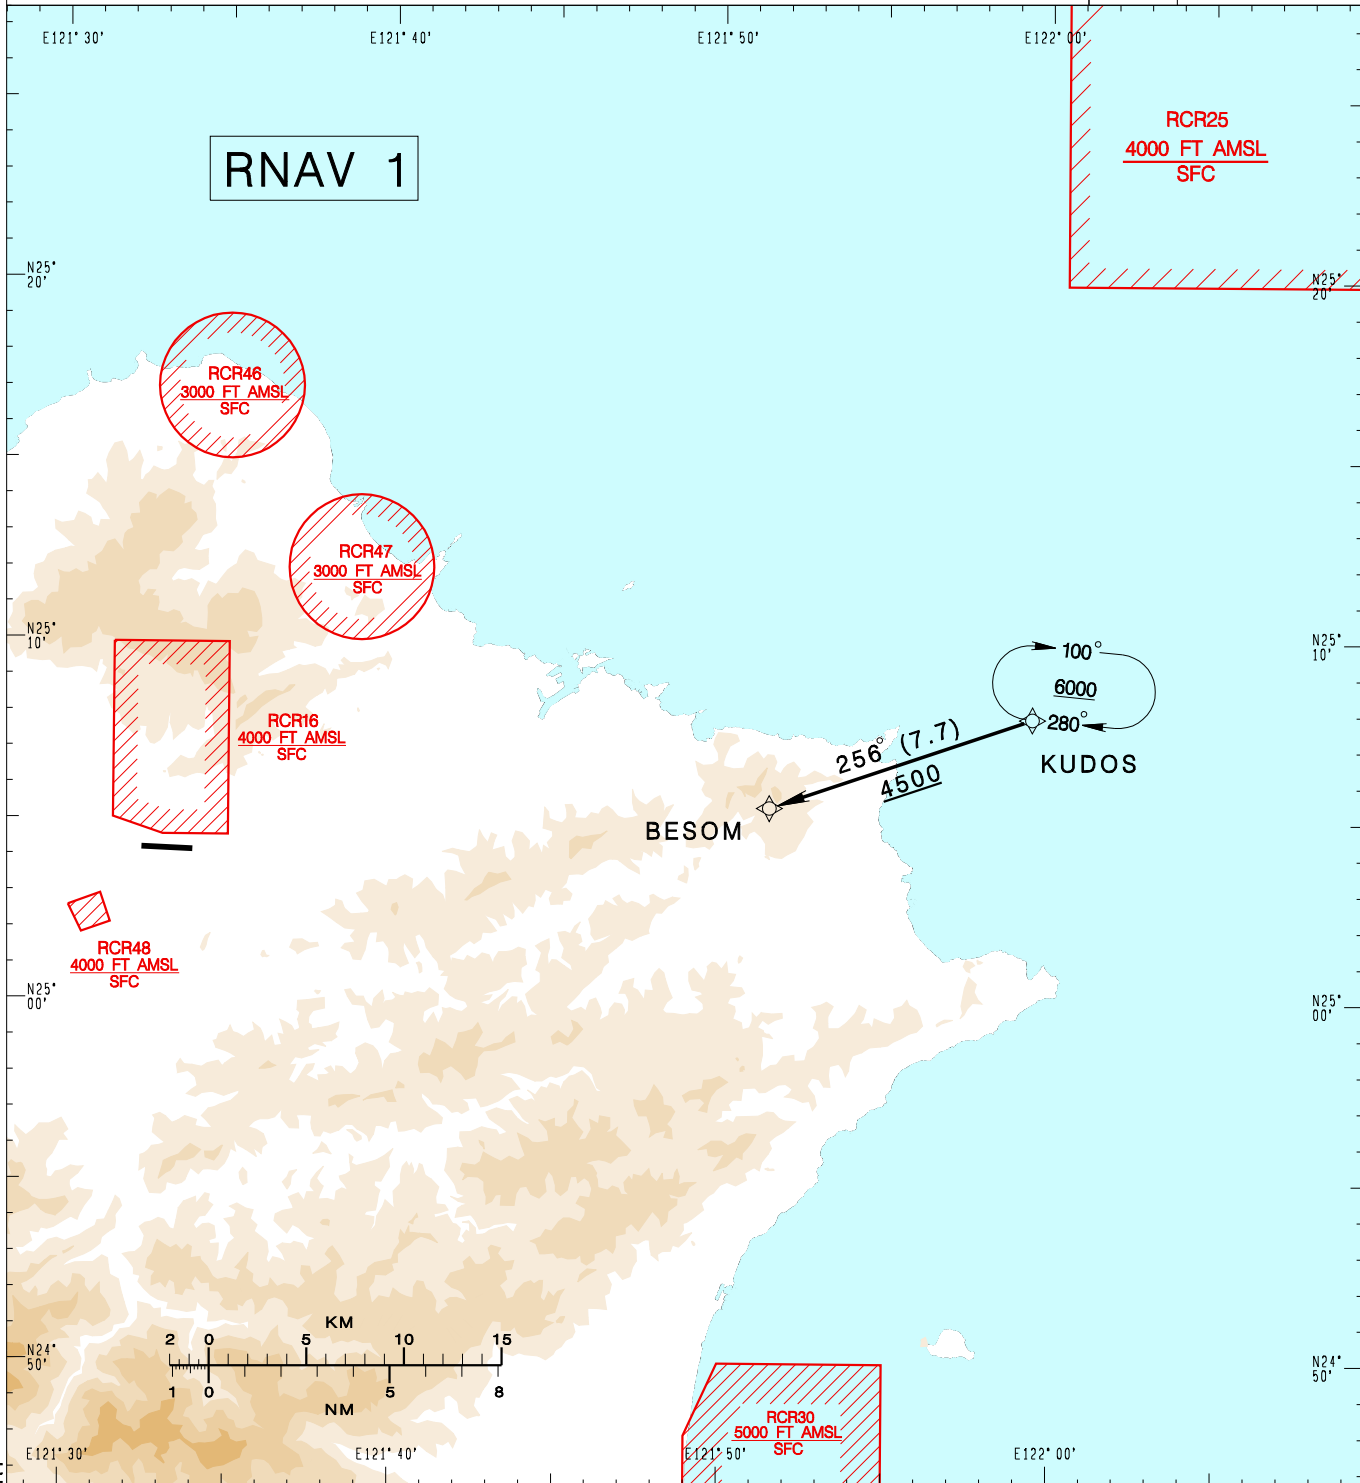

**臺北/松山機場**  
TAIPEI/SONGSHAN AD

**RCSS STAR**  
KUDOS 1K RNAV(RWY28)

TAIPEI ACC 125.5 123.6	TAIPEI APP 119.7 119.6 125.1	ATIS 127.4 341	 VAR 5° W-2022	 9100' MSA APP 25NM	
Apt Elev: 18'		Trans Level: FL130			Trans Alt: 11,000'
BEARINGS ARE MAGNETIC; DISTANCES ARE NAUTICAL MILES; ELEVATIONS, HEIGHTS IN FEET					

KUDOS ONE KILO RNAV ARRIVAL  
DEPART KUDOS TO BESOM.

CHANGES: NEW CHART